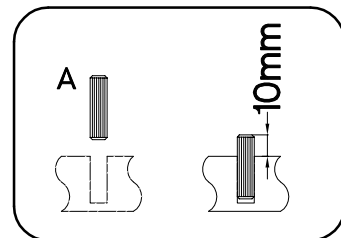

**80 D 3S BB Premium Box**

Ersatzteil Nummer	Dimension
KUH.10225	815x500x16
KUH.10226	815x500x16
KUH.60032 x2	713x390x2,5
KUH.90133 x2	767x100x16
KUH.90134 x2	767x100x16
KUH.90040	799x95x16

<b>A</b>	<b>B</b>	<b>E1</b>	<b>E9</b>	<b>F2</b>
8	8	8	2	4
L1=680mm		+4.0x45mm	+3.0x20mm	+4.0x35mm
<b>L1</b>	<b>O</b>	<b>P4</b>	<b>P7</b>	<b>R3</b>
1	1	2	10-15	4

**ISM-KUH-00992**

1

6.5x48x16  F2 4	+8x30mm  A 8
--	---

x2

x2

2

6,4 x 50mm		
		
B	O	E1
4	1	4

3

6,4 x 50mm		
		
B	O	E1
4	1	4

6

+4.0x45mm

P4

2

E9

2

7

+4.0x35mm

R3

4